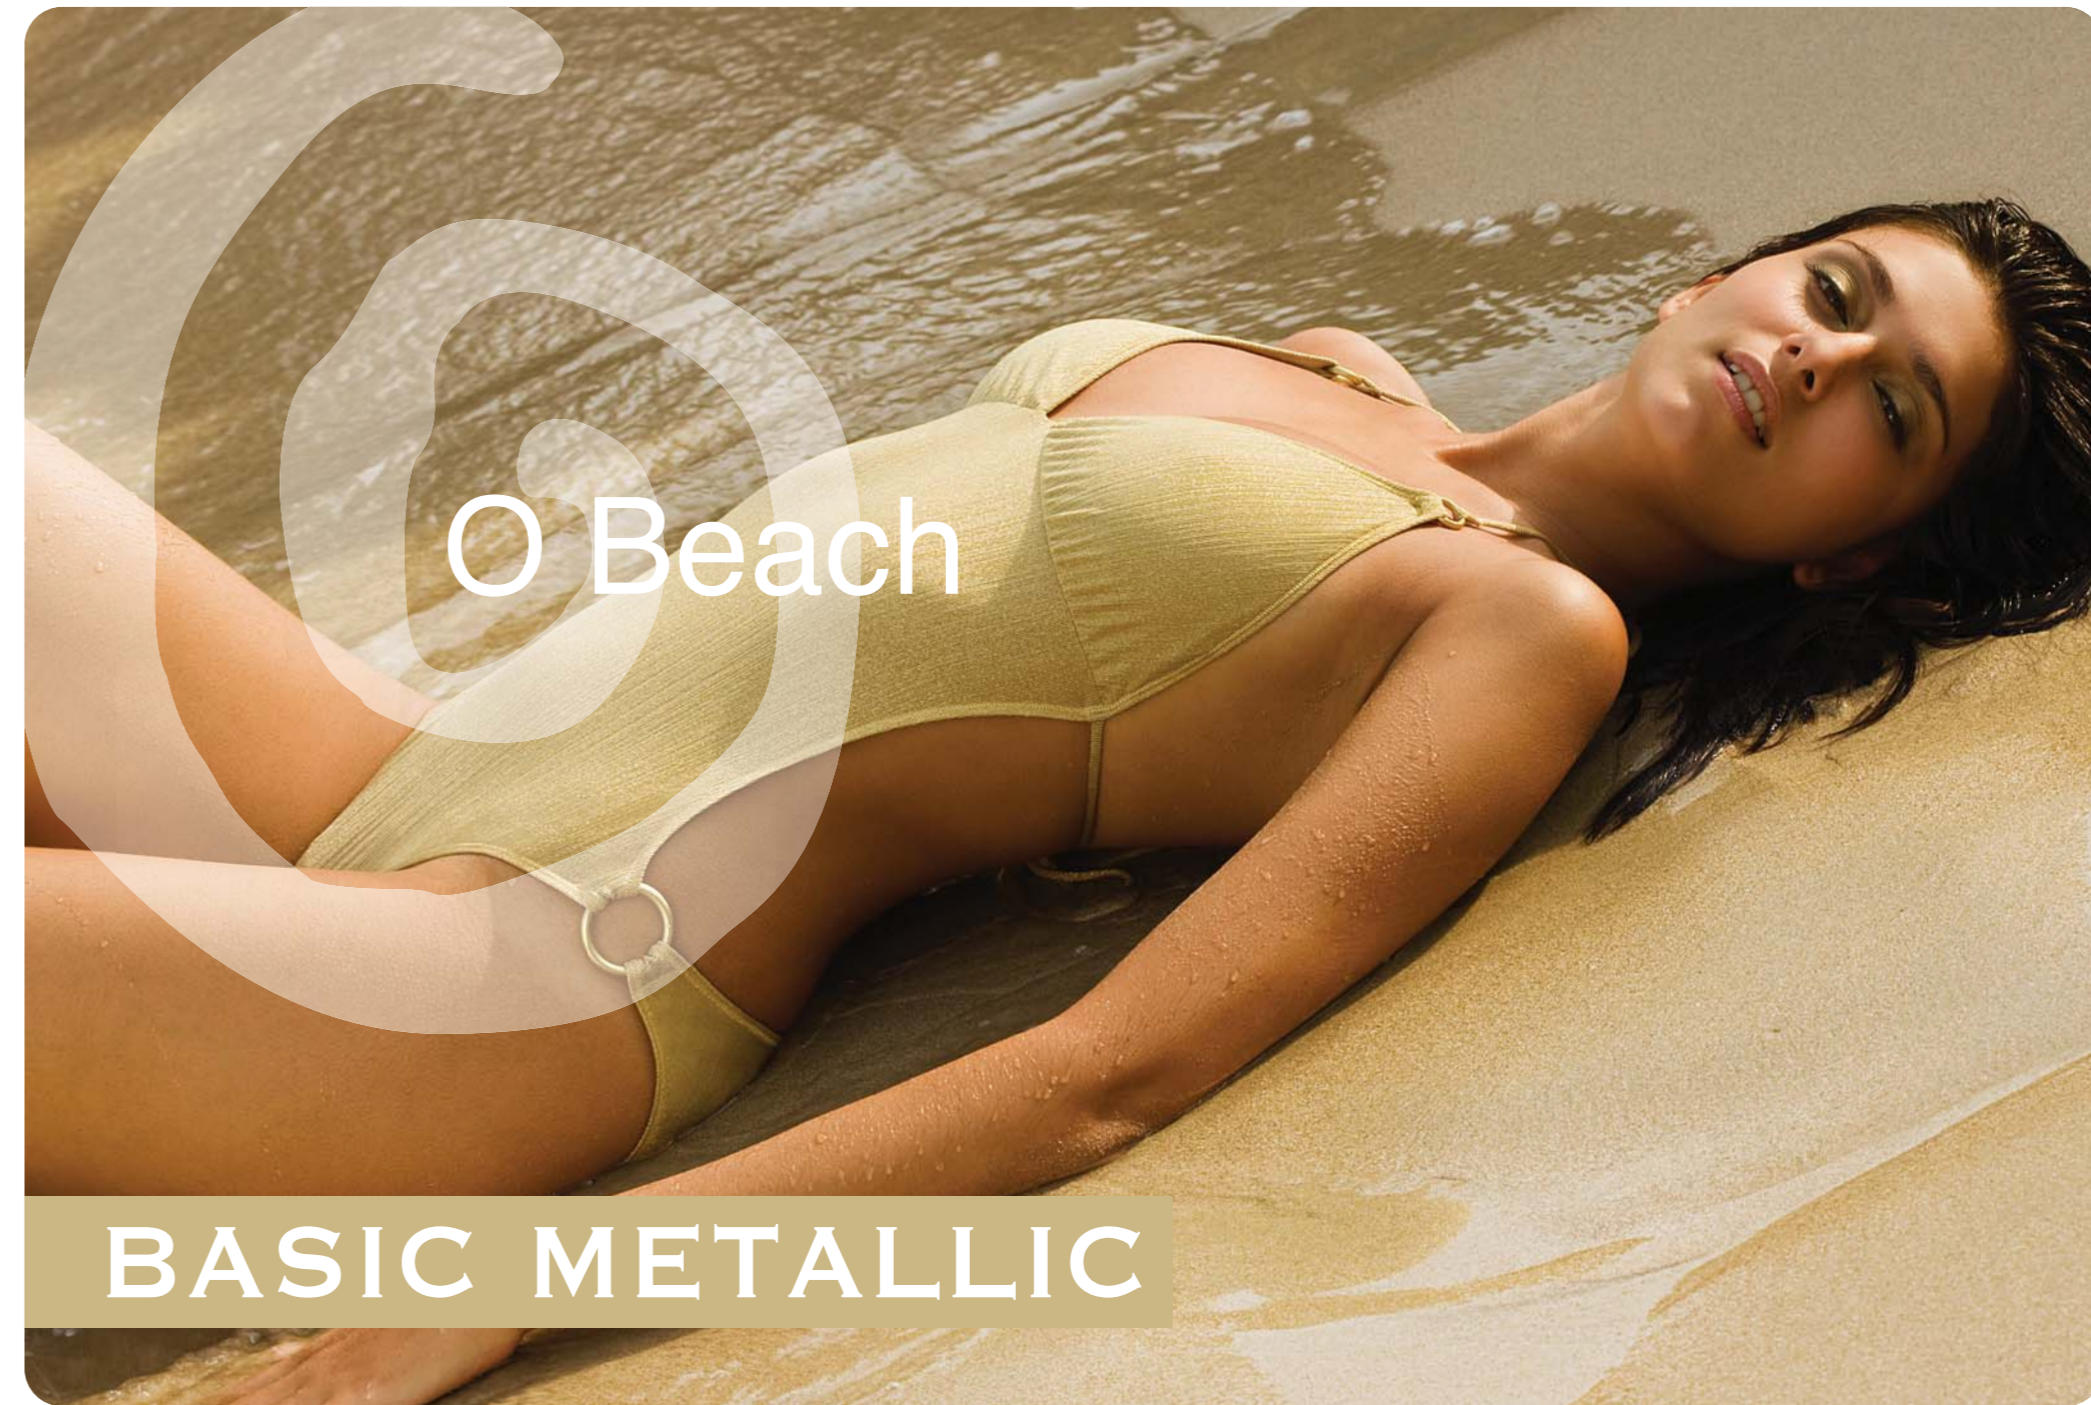

O Beach

O Beach

**BASIC METALLIC**

# BASIC METALLIC

Dive into the metallic trend with these knock out styles.

\*with removable pad

OB00288 Ring Triangle

\*with removable pad

OB00290 Bandeau Top

\*with removable pad

OB00292 Ring Halter Swimsuit